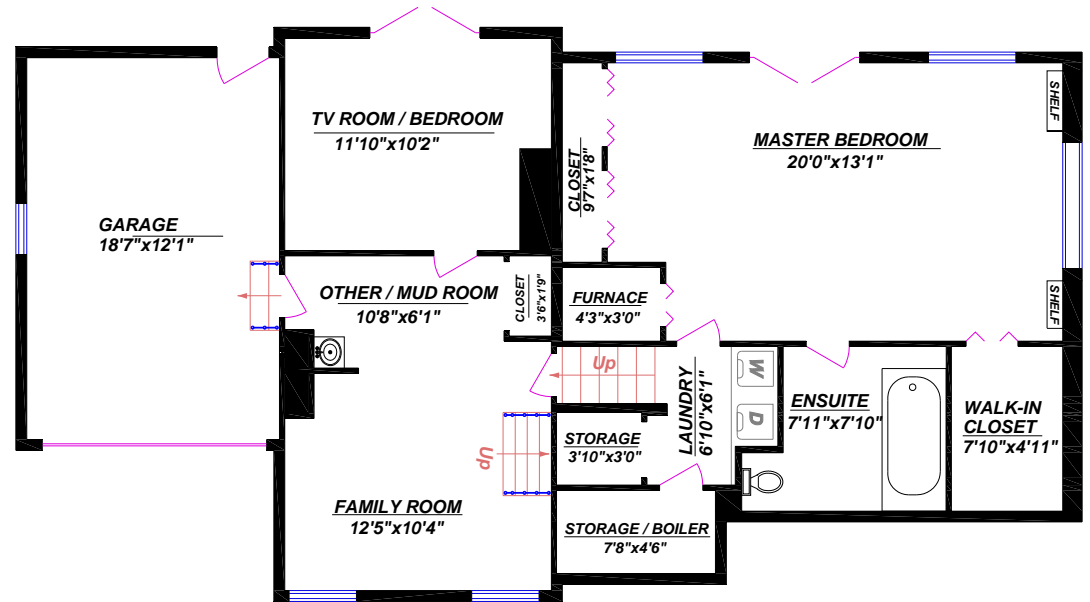

**RICHARD TAK**

**Prudential Sussex Realty - Richard Tak**

2397 Marine Drive,

West Vancouver, B.C. V7V 1K9

tel.: (604) 925-2911

web: www.takrealtor.com

**6594 Rosebery Ave, West Vancouver**

Main Floor: 991 sq.ft.    OTHER AREAS:  
Lower Level: 1,041 sq.ft.    Garage: 243 sq.ft.  
TOTAL: 2,031 sq.ft.

MAIN FLOOR

LOWER LEVEL

All measurements are approximate.

© Vancouver Realty Support Group, (604) 761-7919

e-mail: realtorssupport@telus.net

www.realtorssupport.com