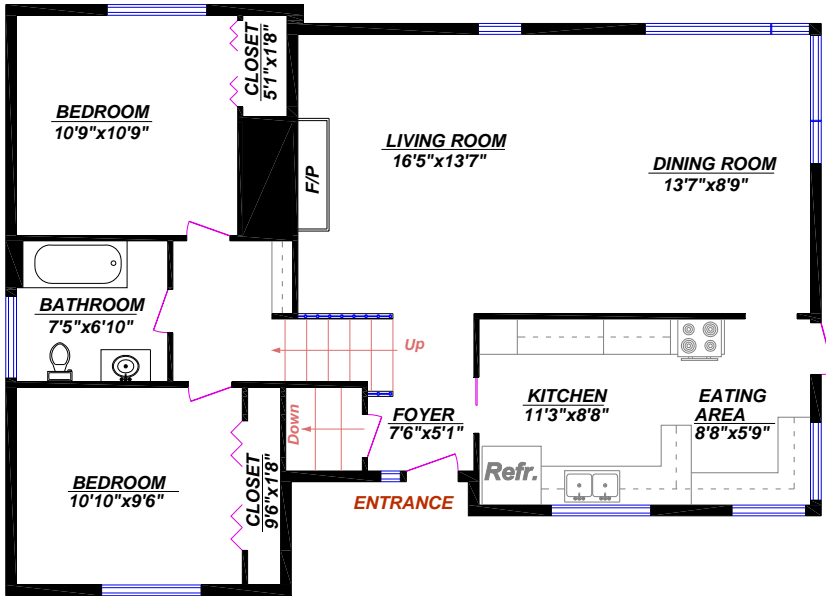

**RICHARD TAK**

**Prudential Sussex Realty - Richard Tak**

2397 Marine Drive,

West Vancouver, B.C. V7V 1K9

tel.: (604) 925-2911

web: www.takrealtor.com

**6594 Rosebery Ave, West Vancouver**

Main Floor: 991 sq.ft.    OTHER AREAS:  
Lower Level: 1,041 sq.ft.    Garage: 243 sq.ft.  
TOTAL: 2,031 sq.ft.

MAIN FLOOR

LOWER LEVEL

All measurements are approximate.

© Vancouver Realty Support Group, (604) 761-7919

e-mail: realtorssupport@telus.net

www.realtorssupport.com